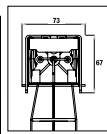

L50
Head rail side view
Detalle perfil cabezal