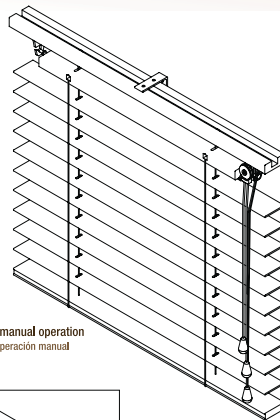

Stack mm / Repliegue mm

Blind drop Altura cortina	Wood 50/70 Madera 50/70		
	Tape 25 Cinta 25	Tape 38 Cinta 38	
	L50	L50	L70
600	149	131	123
1000	179	172	153
1500	221	223	190
2000	269	276	226
2500	317	325	263
3000	365	376	299

Stack mm / Repliegue mm

Blind drop Altura cortina	Crystal 50/70		
	Tape 25 Cinta 25	Tape 38 Cinta 38	
	L50	L50	L70
500	117	117	115
1000	144	144	139
1500	171	171	163
2000	198	198	187
2500	225	225	212
3000	252	252	236

Stack mm / Repliegue mm

Blind drop Altura cortina	Aluminio 50/70		
	Tape 25 Cinta 25	Tape 38 Cinta 38	
	L50	L50	L70
600	120	120	119
1000	135	135	134
1500	155	155	154
2000	175	175	174
2500	195	195	194
3000	215	215	214

Stack mm / Repliegue mm

Blind drop Altura cortina	Bambu 50/70 Bambú 50/70		
	Tape 25 Cinta 25	Tape 38 Cinta 38	
	L50	L50	L70
600	136	136	128
1000	166	166	153
1500	202	202	181
2000	238	238	209
2500	271	271	237
3000	307	307	265